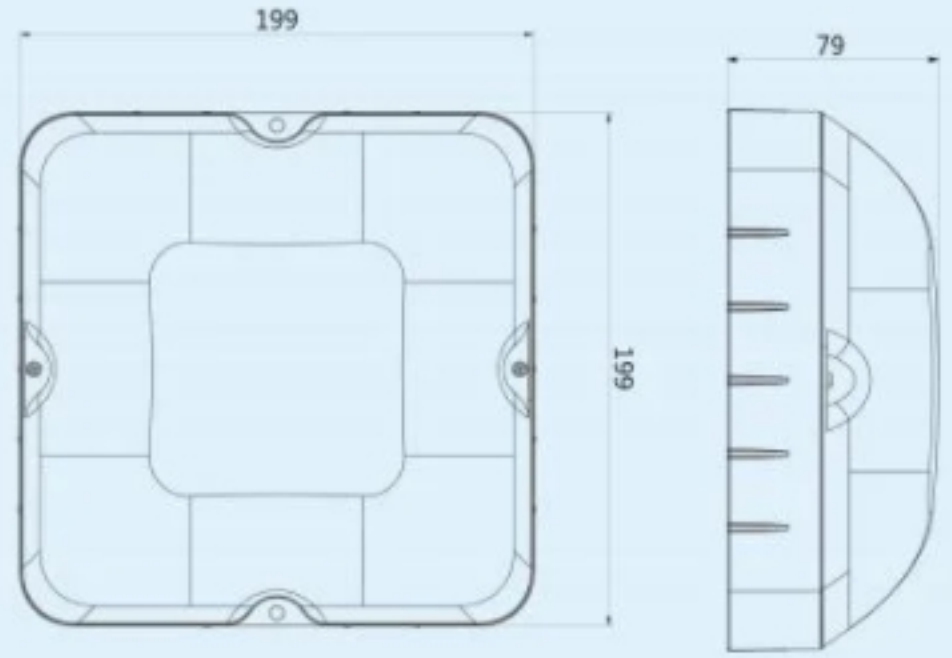

Remote-Controller

Unit: mm